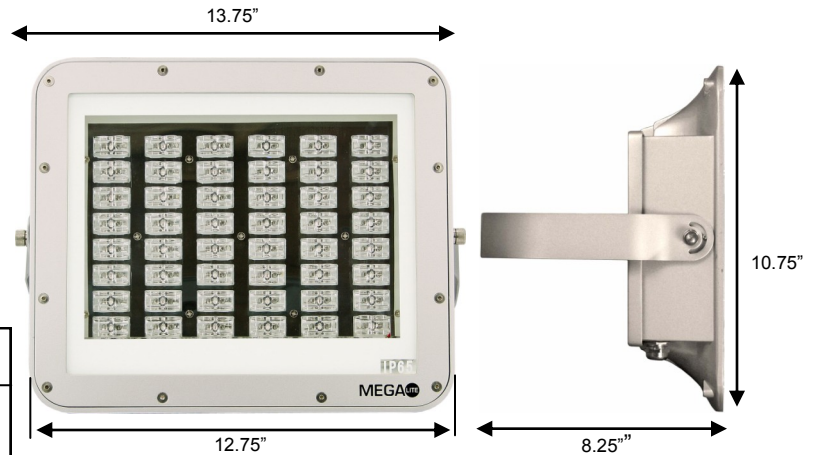

Part Numbers

Fixture

4205- ARC Flood

Mechanical Specifications

DMX Connection: 3-pin XLR connectors W/weather seal

Power Connection: Nema 5 15

IP Rating: IP 65

Display: Digital Display

Fastening System: Mounting Yoke

Material: Die Cast Aluminum

Fixture	Packaged for Shipping
Size: 13.5" x 3" x 13 5/8"	Size: 15.5" x 5" x 13.75"
Weight: 12 lb	Weight: 13.5 lbs

Electrical Specifications

LED Quantity: 48

Red: 16

Green: 16

Blue: 16

LED Watts: 1

LED Manufacture: Bridge Lux

LED Lifetime: 60 to 100 thousand hours

LED Angle: 130° x 60° (± 5°)

Power Consumption: Universal 110V—240V 50/60 Hz

Ballast: Electronic

Watts: 55

Amps: .77

Control & Programming

Protocol: DMX 512

DMX Channels: 3 Channels Red, Green, Blue

MEGA LITE