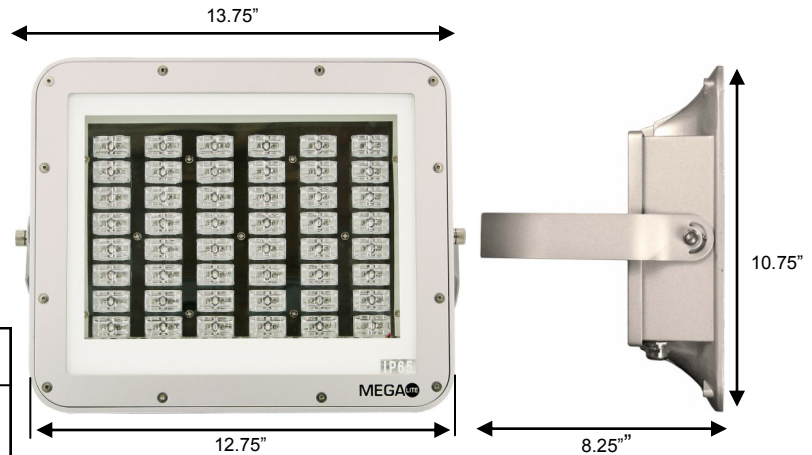

## Mechanical Specifications

**DMX Connection:** 3-pin XLR connectors W/weather seal

**Power Connection:** Nema 5 15

**IP Rating:** IP 65

**Display:** Digital Display

**Fastening System:** Mounting Yoke

**Material:** Die Cast Aluminum

Fixture	Packaged for Shipping
Size: 13.5" x 3" x 13 5/8"	Size: 15.5" x 5" x 13.75"
Weight: 12 lb	Weight: 13.5 lbs