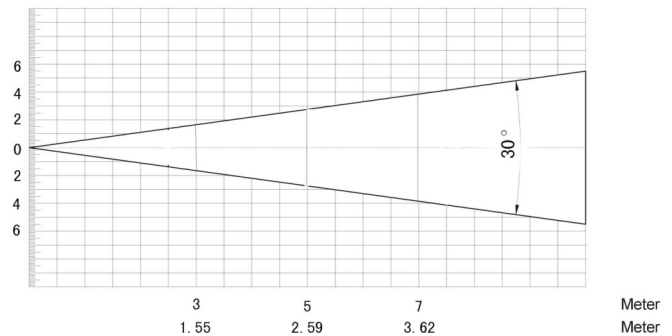

Fixture	Packaged for Shipping
Size: 12.5"L x 7.25"W x 5"H	Size: 15.75"L x 8"W x 8"H
Weight: 6 lbs	Weight: 10.5 lbs

Electrical Specifications

LED Quantity: 36

Red: 12
Green: 12
Blue: 12

LED Wattage: 1 Watt

LED Lifetime: 60,000 to 100,000 hours

LED Angle: 35° (± 5°)

Power Consumption: 100 - 240V 50/60 Hz

Ballast: Electronic

Watts: 44
Amps: .58

R(12)	230	85	38
G(12)	258	80	37
B(12)	360	102	49
RGB(36)	633	218	104