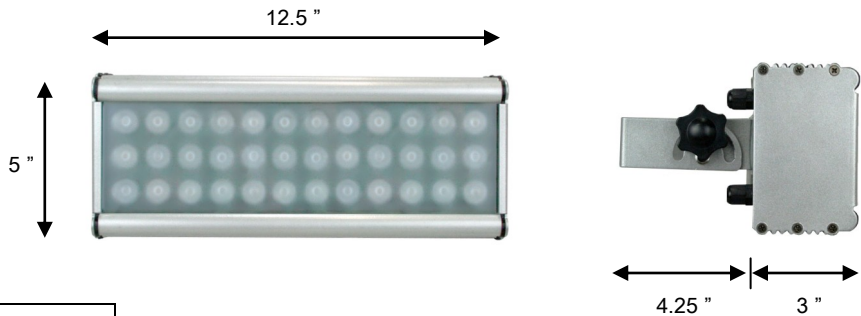

Part Numbers

Fixture

4042- Arc Wash 1W

Mechanical Specifications

- IP Rating:** IP 65
- DMX Connectors:** Cable mounted 3-pin XLR connectors
- Fastening System:** Mounting Yoke
- Display:** Digital
- Security System:** Eye bolt clip

Fixture	Packaged for Shipping
Size: 12.5"L x 7.25"W x 5"H	Size: 15.75"L x 8"W x 8"H
Weight: 6 lbs	Weight: 10.5 lbs

Electrical Specifications

LED Quantity: 36

Red: 12
Green: 12
Blue: 12

LED Wattage: 1 Watt

LED Lifetime: 60,000 to 100,000 hours

LED Angle: 35° (± 5°)

Power Consumption: 100 - 240V 50/60 Hz

Ballast: Electronic

Watts: 44
Amps: .58

R(12)	230	85	38
G(12)	258	80	37
B(12)	360	102	49
RGB(36)	633	218	104