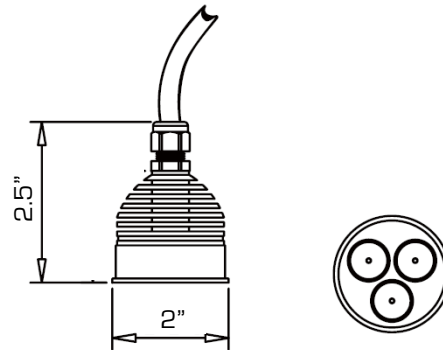

Part Numbers

Fixture

4230- Dream Beam Three

Mechanical Specifications

Housing: Stainless Steel
 Connection: Cable mounted Cat 5 head
 Accessories: Cat 5 Splitter (included)
 Cat 5 cable 5 meter (included)
 MR16 nickel housing
 8CM Frosted tube with adapter ring
 20CM Frosted tube with adapter ring
 120CM Frosted tube with dual adapter ring

Fixture	Packaged for Shipping
Size: 2" x 2.5"	Size: 8.25"L x 3.25"W x 3.25"H
Weight: 1lbs	Weight: 2 lbs

LED Specifications

LED Quantity: 3
 LED Type: 1 Red
 1 Green
 1 Blue
 LED Watts: 1 Watt each
 LED Lifetime: 50 to 100 thousand hours
 LED Angle: 30° (± 5°)