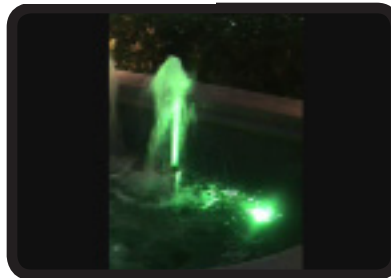

## 4234 – Dream Beam Aqua

Submersible up to 1 meter

IP Rated 67

Tri-Color LEDs

Three 3-watt LEDs

Multiple DMX Control Modes

### MECHANICAL SPECIFICATIONS

Size: 4.05" x 5.65" x 3.26"

Weight: 1.2 lbs

Housing: Stainless Steel

IP Rating: IP 67

Connection: Cable mounted Cat 5 head

Accessories:

Cat 5 Splitter (included)