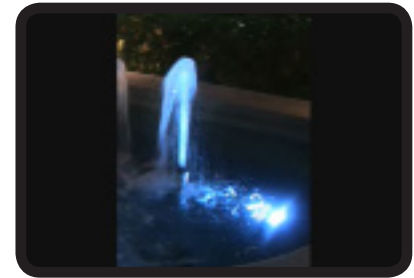

## 4234 – Dream Beam Aqua

Submersible up to 1 meter

IP Rated 67

Tri-Color LEDs

Three 3-watt LEDs

Multiple DMX Control Modes

### MECHANICAL SPECIFICATIONS

Size: 4.05" x 5.65" x 3.26"

Weight: 1.2 lbs

Housing: Stainless Steel

IP Rating: IP 67

Connection: Cable mounted Cat 5 head

Accessories:

Cat 5 Splitter (included)