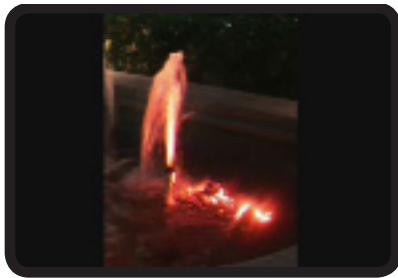

## 4234 – Dream Beam Aqua

Submersible up to 1 meter

IP Rated 67

Tri-Color LEDs

Three 3-watt LEDs

Multiple DMX Control Modes