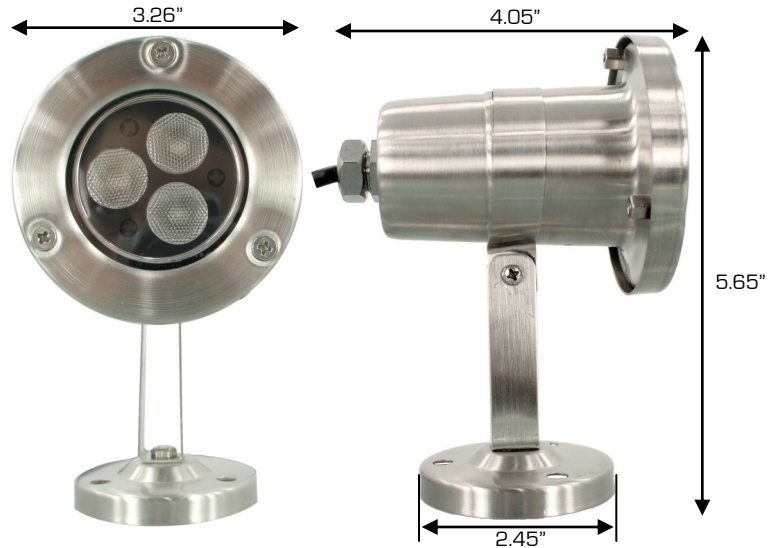

Part Numbers

Fixture

4234- Dream Beam Aqua

Mechanical Specifications

Housing: Stainless Steel
 Connection: Cable mounted Cat 5 head
 IP Rating: IP 67
 Accessories: Cat 5 Splitter (included)
 Cat 5 cable 5 meter (included)

Fixture	Packaged for Shipping
Size: 4.05" x 5.65" x 3.26"	Size: 8.25"L x 4"W x 4"H
Weight: 1.2lbs	Weight: 2.6lbs

LED Specifications

LED Quantity: 3
 LED Type: Tri Color R,G,B
 LED Watts: 3 Watts each
 LED Lifetime: 50 to 100 thousand hours
 LED Angle: 45° (± 5°)

Control

Dream Drive can control 4 Dream Beam Aqua.

Dream Drive Quad can control 16 Dream Beam Aqua 4 per zone