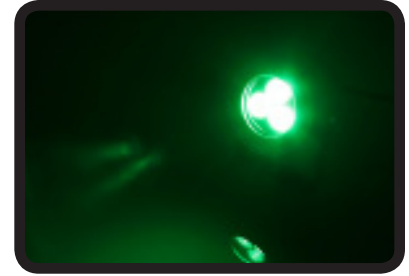

4235 – Dream Beam In-Ground

IP 67 Rated for Outdoor Inground Use

Tri-Color LEDs

Three 3-watt LEDs

Multiple DMX Control Modes

MECHANICAL SPECIFICATIONS

Size: 4.05" x 5.65" x 3.26"
Weight: 1.6 lbs
Housing: Stainless Steel & Plastic
IP Rating: IP 67
Connection: Cable mounted Cat 5 head
Accessories:
Cat 5 Splitter (included)
Cat 5 cable 5 meter (included)

LED SPECIFICATIONS

LED Quantity: 3
LED Type: Tri Color R,G,B
LED Watts: 3 Watt each
LED Lifetime: 50 to 100 thousand hours
LED Angle: 45° (± 5°)

CONTROL

- Dream Drive can control 4 Dream Beam Outdoor fixtures.
- Dream Drive Quad can control 16 Dream Beam Outdoor fixtures