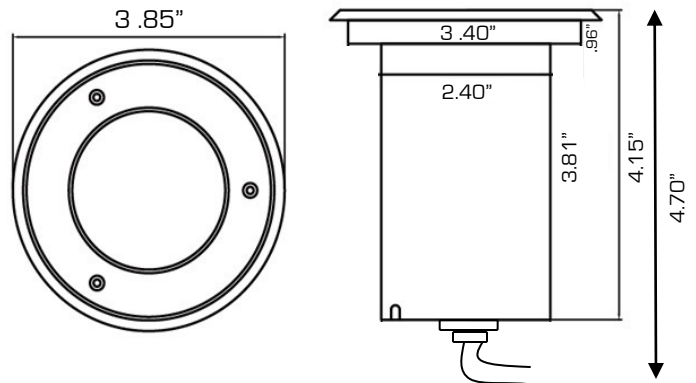

Part Numbers

Fixture

4235- Dream Beam In-Ground

Mechanical Specifications

Housing: Stainless Steel & plastic
 Connection: Cable mounted Cat 5 head
 IP Rating: IP 67
 Accessories: Cat 5 Splitter (included)
 Cat 5 cable 5 meter (included)

Fixture	Packaged for Shipping
Size: 4.05" x 5.65" x 3.26"	Size: 8.25"L x 4"W x 4"H
Weight: 1.6lbs	Weight: 2.8 lbs

LED Specifications

LED Quantity: 3
 LED Type: Tri Color R,G,B
 LED Watts: 3 Watts each
 LED Lifetime: 50 to 100 thousand hours
 LED Angle: 45° (± 5°)