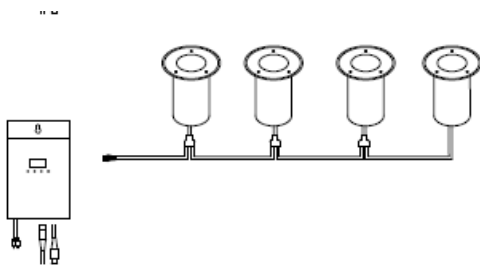

Part Numbers

Fixture

4235- Dream Beam In-Ground

Mechanical Specifications

Housing: Stainless Steel & plastic
 Connection: Cable mounted Cat 5 head
 IP Rating: IP 67
 Accessories: Cat 5 Splitter (included)
 Cat 5 cable 5 meter (included)

Fixture	Packaged for Shipping
Size: 4.05" x 5.65" x 3.26"	Size: 8.25"L x 4"W x 4"H
Weight: 1.6lbs	Weight: 2.8 lbs

LED Specifications

LED Quantity: 3
 LED Type: Tri Color R,G,B
 LED Watts: 3 Watts each
 LED Lifetime: 50 to 100 thousand hours
 LED Angle: 45° (± 5°)

Control

Dream Drive can control 4 Dream Beam In Ground.

Dream Drive Quad can control 16 Dream Beam In Ground 4 per zone