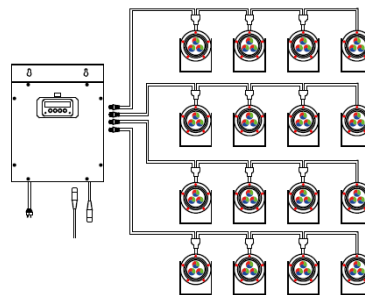

Part Numbers

Fixture

4233- Dream Beam Outdoor

Mechanical Specifications

Housing: Stainless Steel
 IP Rating: Ip 65
 Connection: Cable mounted Cat 5 head
 Accessories: Cat 5 Splitter (included)
 Cat 5 cable 5 meter (included)

Fixture	Packaged for Shipping
Size: 3.5" x 4.25" x 3"	Size: 8.25"L x 3.25"W x 3.25"H
Weight: 1.6lbs	Weight: 2.6 lbs

LED Specifications

LED Quantity: 3
 LED Type: Tri Color R,G,B
 LED Watts: 3 Watts each
 LED Lifetime: 50 to 100 thousand hours
 LED Angle: 45° (± 5°)

Control

Dream Drive can control 4 Dream Beam Outdoor.

Dream Drive Quad can control 16 Dream Beam Outdoor 4 per zone

MEGA LITE