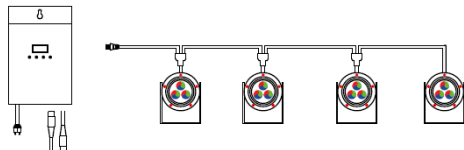

Part Numbers

Fixture

4233- Dream Beam Outdoor

Mechanical Specifications

Housing: Stainless Steel
 IP Rating: Ip 65
 Connection: Cable mounted Cat 5 head
 Accessories: Cat 5 Splitter (included)
 Cat 5 cable 5 meter (included)

Fixture	Packaged for Shipping
Size: 3.5" x 4.25" x 3"	Size: 8.25"L x 3.25"W x 3.25"H
Weight: 1.6lbs	Weight: 2.6 lbs

LED Specifications

LED Quantity: 3
 LED Type: Tri Color R,G,B
 LED Watts: 3 Watts each
 LED Lifetime: 50 to 100 thousand hours
 LED Angle: 45° (± 5°)

Control

Dream Drive can control 4 Dream Beam Outdoor.

Dream Drive Quad can control 16 Dream Beam Outdoor 4 per zone

MEGA LITE