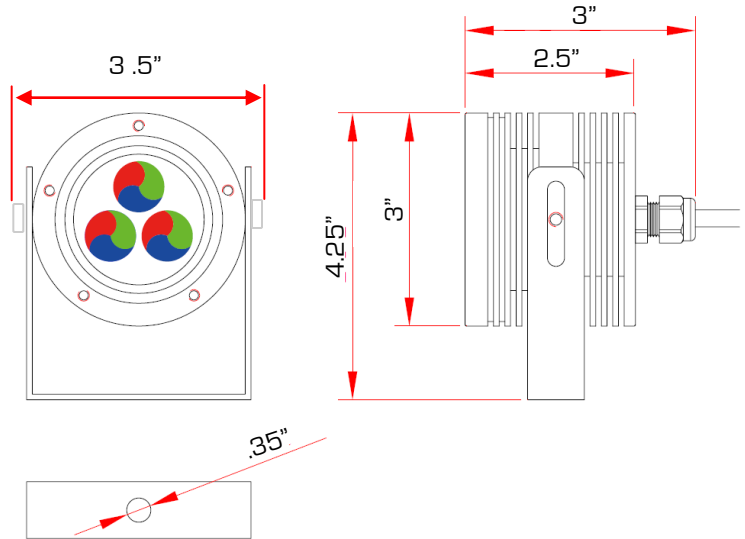

Part Numbers

Fixture

4233- Dream Beam Outdoor

Mechanical Specifications

Housing: Stainless Steel
 IP Rating: Ip 65
 Connection: Cable mounted Cat 5 head
 Accessories: Cat 5 Splitter (included)
 Cat 5 cable 5 meter (included)

Fixture	Packaged for Shipping
Size: 3.5" x 4.25" x 3"	Size: 8.25"L x 3.25"W x 3.25"H
Weight: 1.6lbs	Weight: 2.6 lbs

LED Specifications

LED Quantity: 3
 LED Type: Tri Color R,G,B
 LED Watts: 3 Watts each
 LED Lifetime: 50 to 100 thousand hours
 LED Angle: 45° (± 5°)

Control

Dream Drive can control 4 Dream Beam Outdoor.

Dream Drive Quad can control 16 Dream Beam Outdoor 4 per zone

MEGA LITE