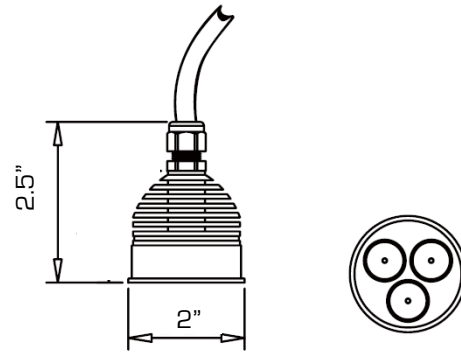

Part Numbers

Fixture

4231- Dream Beam White

Mechanical Specifications

- Housing: Stainless Steel
- Connection: Cable mounted Cat 5 head
- Accessories:
 - Cat 5 Splitter (included)
 - Cat 5 cable 5 meter (included)
 - MR16 nickel housing
 - 8CM Frosted tube with adapter ring
 - 20CM Frosted tube with adapter ring
 - 120CM Frosted tube with dual adapter ring

Fixture	Packaged for Shipping
Size: 2" x 2.5"	Size: 8.25"L x 3.25"W x 3.25"H
Weight: 1lbs	Weight: 2 lbs

LED Specifications

- LED Quantity: 3
- LED Type:
 - 1 White
 - 1 White
 - 1 Amber
- LED Watts: 1 Watt each
- LED Lifetime: 50 to 100 thousand hours
- LED Angle: 30° (± 5°)