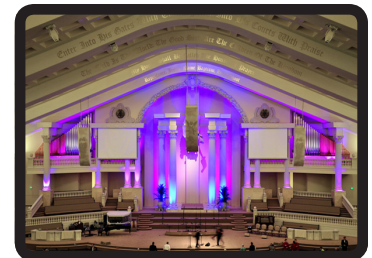

CONTROL & PROGRAMMING

Protocol: DMX 512
DMX Channels: 6 Channels
R, G, B, Strobe, Macros, Dimmer
Control options: Master/Slave