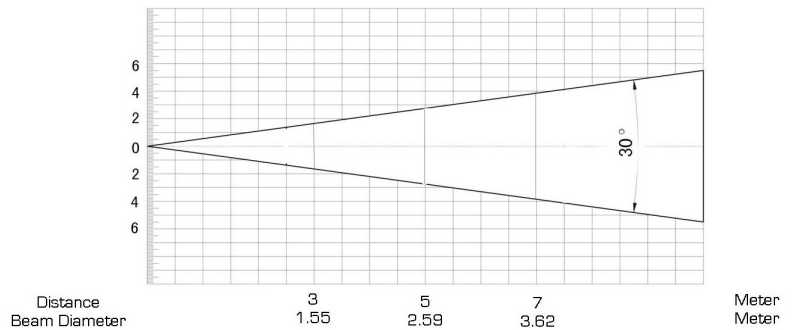

Electrical Specifications

- **LED Quantity:** 36
- **Red:** 12
- **Green:** 12
- **Blue:** 12
- **LED Watts:** 3
- **LED Lifetime:** 60 to 100 thousand hours
- **LED Angle:** 38° (± 5°)
- **Power Consumption:** 110V 50/60 Hz
- **Ballast:** Magnetic
- **Watts:** 130
- **Amps:** 1.38

	N-E Color Cannon			
R (12)	690	255	114	LUX
G (12)	774	240	111	LUX
B (12)	1080	306	147	LUX
RGB (36)	1899	654	312	LUX