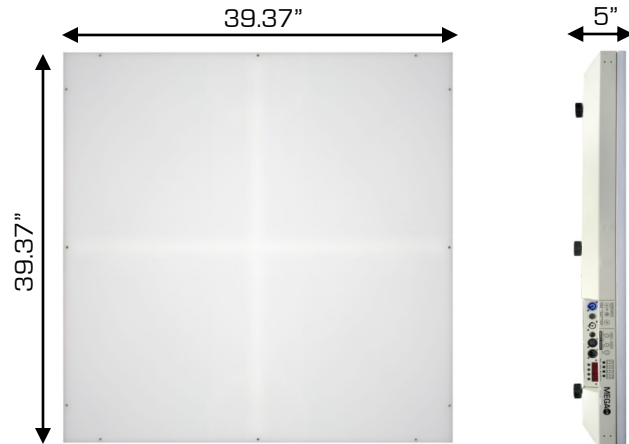

## Mechanical Specifications

- DMX Connectors:** 3-pin XLR connectors
- Power Connection:** Neutrik Power-Con input & output
- Thermal:** Maximum ambient temperature 40° C  
Maximum surface temperature 60° C
- Display:** Digital display auto shut off for display
- Fastening System:** Screw plate attachment (included)

Fixture	Packaged for Shipping
Size: 39.37"L x 39.37"W x 5"H	Size: 42"L x 42"W x 8"H
Weight: 107 lbs	Weight: 112lbs

## Electrical Specifications

- LED Quantity:** 639
- Red:** 213  
**Green:** 213  
**Blue:** 213
- LED Size:** 5 mm
- LED Lifetime:** 60,000 to 100,000 hours
- LED Angle:** 120° ( ± 5° )
- Power Consumption:** Universal 100 - 240V 50/60 Hz
- Ballast:** Electronic
- Watts:** 47.8