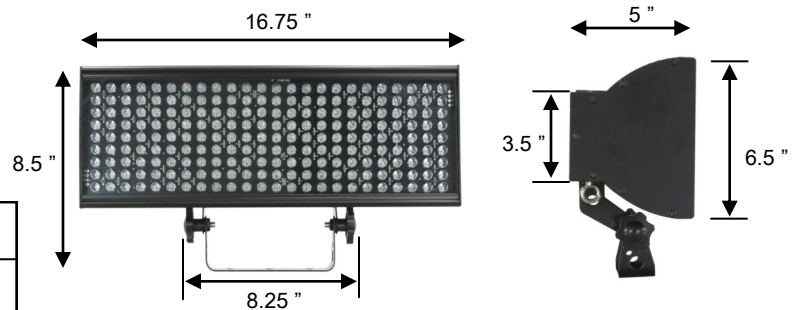

Part Numbers

Fixture

4040- N-E Color Wash

Mechanical Specifications

DMX Connectors: 3-pin XLR connectors

Power Connection: IEC

Thermal: Maximum ambient temperature 40° C
Maximum surface temperature 60° C

Fastening System: Mounting Yoke

Fixture	Packaged for Shipping
Size: 16.75"L x 5"W x 8.5"H	Size: 18.75"L x 8.5"W x 7"H
Weight: 6 lbs	Weight: 10 lbs

Electrical Specifications

LED Quantity: 216

Red: 72
Green: 72
Blue: 72

LED Lifetime: 60,000 to 100,000 hours

LED Angle: 35° (±5°)

Power Consumption: 100 - 240V 50/60 Hz

Ballast: Electronic

Watts: 16.1
Amps: 0.24

R(72)	373	18	6	3.8	1.9	LUX
G(72)	720	31	14	7.5	3.8	LUX
B(72)	1138	54	21	10	5	LUX
RGB(216)	2050	111	45	21	10	LUX