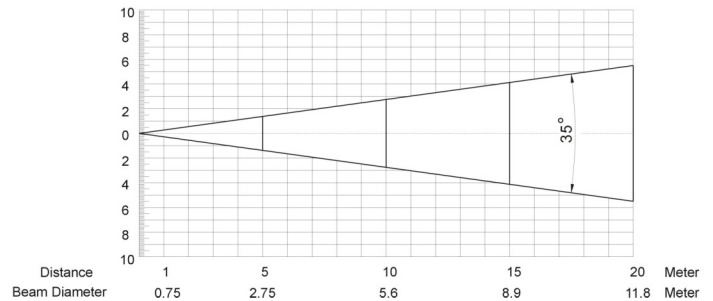

Fixture	Packaged for Shipping
Size: 16.75"L x 5"W x 8.5"H	Size: 18.75"L x 8.5"W x 7"H
Weight: 6 lbs	Weight: 10 lbs

Electrical Specifications

LED Quantity: 216

Red: 72
Green: 72
Blue: 72

LED Lifetime: 60,000 to 100,000 hours

LED Angle: 35° (±5°)

Power Consumption: 100 - 240V 50/60 Hz

Ballast: Electronic

Watts: 16.1
Amps: 0.24

R(72)	373	18	6	3.8	1.9	LUX
G(72)	720	31	14	7.5	3.8	LUX
B(72)	1138	54	21	10	5	LUX
RGB(216)	2050	111	45	21	10	LUX