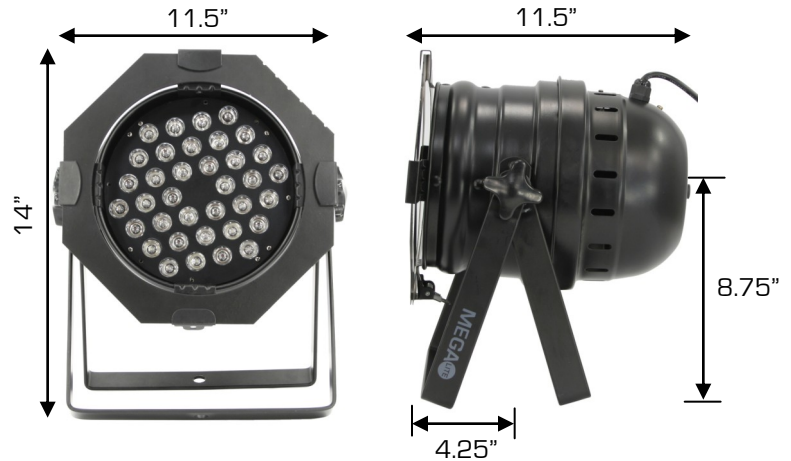

Part Numbers

Fixture

4110- N-E Color Par 1W

Mechanical Specifications

DMX Connectors: 3-pin XLR connectors

Thermal: Maximum ambient temperature 40° C
Maximum surface temperature 60° C

Display: Digital

Fastening System: Dual Mounting Yoke

Fixture	Packaged for Shipping
Size: 11.5"L x 11.5"W x 14"H	Size: 13"L x 14.75"W x 14.25"H
Weight: 4.05 lbs	Weight: 7.5lbs

Electrical Specifications

LED Quantity: 36

Red: 12
Green: 12
Blue: 12

R (12)	230	85	38
G (12)	258	80	37
B (12)	360	102	49
RGB(36)	633	218	104

LED Watts: 1

LED Lifetime: 60,000 to 100,000 hours

LED Angle: 35° (± 5°)

Power Consumption: Universal 100 - 240V 50/60 Hz

Ballast: Electronic

Watts: 50
Amps: .64

Control & Programming

Protocol: DMX 512

DMX Channels: 6Channels Dimmer, R, G, B, Strobe Macro

Control options: Audio-trigger

Operating mode: Master/Slave, Stand alone

MEGA LITE