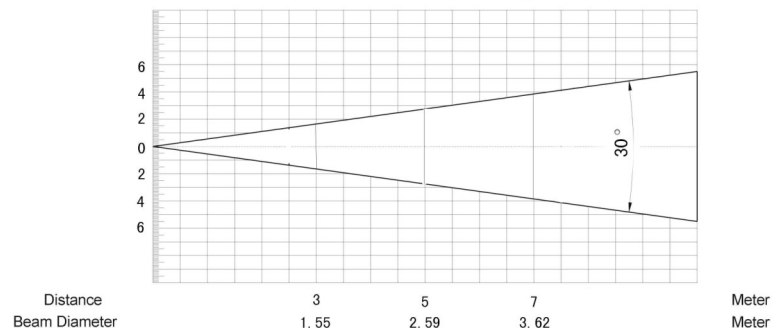

Fixture	Packaged for Shipping
Size: 11.5"L x 11.5"W x 14"H	Size: 13"L x 14.75"W x 14.25"H
Weight: 4.05 lbs	Weight: 7.5lbs

Electrical Specifications

LED Quantity: 36

Red: 12
Green: 12
Blue: 12

R (12)	230	85	38
G (12)	258	80	37
B (12)	360	102	49
RGB(36)	633	218	104

LED Watts: 1

LED Lifetime: 60,000 to 100,000 hours

LED Angle: 35° (± 5°)

Power Consumption: Universal 100 - 240V 50/60 Hz

Ballast: Electronic

Watts: 50
Amps: .64

Control & Programming

Protocol: DMX 512