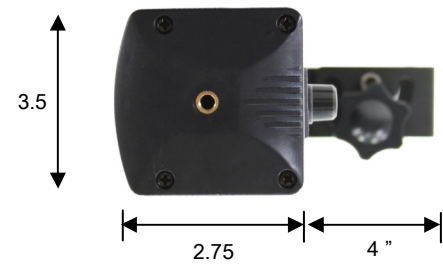

Fixture

4054- N-E Color Pro Strip

Mechanical Specifications

- DMX Connectors:** 3-pin XLR connectors
- Power Connection:** In/Out
- Thermal:** Maximum ambient temperature 40° C
Maximum surface temperature 60° C
- Fastening System:** Center Mounting Yoke (optional end mounts)
- Display:** Digital
- Refresh Rate:** 400Hz (flicker free)

Fixture	Packaged for Shipping
Size: 40.25"L x 6.75"W x 3.5"H	Size: 41"L x 4.75"W x 7.25"H
Weight: 10 lbs	Weight: 12 lbs

Electrical Specifications

LED Quantity: 264

Red: 96
Green: 72
Blue: 96

LED Diameter: 10 mm

Segments: 8

LED Lifetime: 60,000 to 100,000 hours

LED Angle: 35° (± 5°)

Power Consumption: 100 - 240V 50/60 Hz

Ballast: Electronic

Watts: 27
Amps: .36

R(108)	281	21	8.8	4	2.3	LUX
G(72)	323	35	14	6.3	3.1	LUX
B(72)	541	58	20	10	5	LUX
RGB(252)	1115	110	41	20	10	LUX