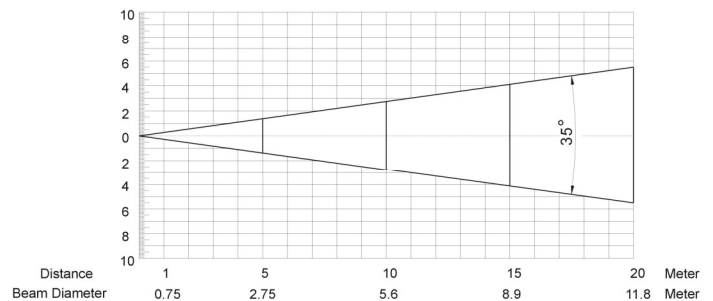

Fixture	Packaged for Shipping
Size: 40.25"L x 6.75"W x 3.5"H	Size: 41"L x 4.75"W x 7.25"H
Weight: 10 lbs	Weight: 12 lbs

Electrical Specifications

LED Quantity: 264

Red: 96
Green: 72
Blue: 96

LED Diameter: 10 mm

Segments: 8

LED Lifetime: 60,000 to 100,000 hours

LED Angle: 35° (± 5°)

Power Consumption: 100 - 240V 50/60 Hz

Ballast: Electronic

Watts: 27
Amps: .36

R(108)	281	21	8.8	4	2.3	LUX
G(72)	323	35	14	6.3	3.1	LUX
B(72)	541	58	20	10	5	LUX
RGB(252)	1115	110	41	20	10	LUX