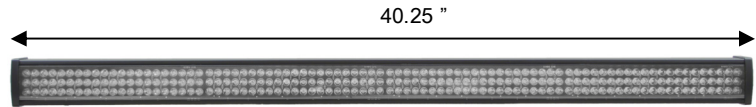

Fixture

4054- N-E Color Pro Strip

Mechanical Specifications

- DMX Connectors:** 3-pin XLR connectors
- Power Connection:** In/Out
- Thermal:** Maximum ambient temperature 40° C
Maximum surface temperature 60° C
- Fastening System:** Center Mounting Yoke (optional end mounts)
- Display:** Digital
- Refresh Rate:** 400Hz (flicker free)

Fixture	Packaged for Shipping
Size: 40.25"L x 6.75"W x 3.5"H	Size: 41"L x 4.75"W x 7.25"H
Weight: 10 lbs	Weight: 12 lbs

Electrical Specifications

LED Quantity: 264

Red: 96
Green: 72
Blue: 96

LED Diameter: 10 mm

Segments: 8

LED Lifetime: 60,000 to 100,000 hours

LED Angle: 35° (± 5°)

Power Consumption: 100 - 240V 50/60 Hz

Ballast: Electronic

Watts: 27
Amps: .36

R(108)	281	21	8.8	4	2.3	LUX
G(72)	323	35	14	6.3	3.1	LUX
B(72)	541	58	20	10	5	LUX
RGB(252)	1115	110	41	20	10	LUX