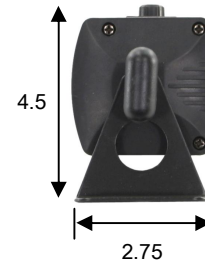

## Mechanical Specifications

**DMX Connectors:** 3-pin XLR connectors

**Power Connection:** In/Out

**Thermal:** Maximum ambient temperature 40° C  
Maximum surface temperature 60° C

**Fastening System:** Dual end mount

**Flicker Free:** Yes

Fixture	Packaged for Shipping
Size: 42.12+L x 2.75+W x 4.5+H	Size: 42.5+L x 5+W x 5.5+H
Weight: 5 lbs	Weight: 6 lbs

## Electrical Specifications

**LED Quantity:** 252

**Red:** 108  
**Green:** 72  
**Blue:** 72

**LED Diameter:** 10 mm

**Segments:** 3

**LED Lifetime:** 60,000 to 100,000 hours

**LED Angle:** 35° ( ± 5° )

**Power Consumption:** 100 - 240V 50/60 Hz