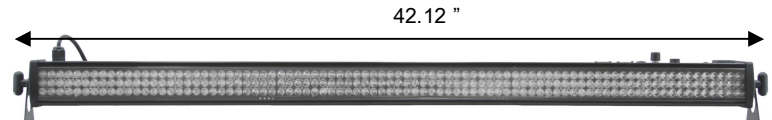

### Fixture

4053- N-E Color Strip

## Mechanical Specifications

**DMX Connectors:** 3-pin XLR connectors

**Power Connection:** In/Out

**Thermal:** Maximum ambient temperature 40° C  
Maximum surface temperature 60° C

**Fastening System:** Dual end mount

**Flicker Free:** Yes

Fixture	Packaged for Shipping
Size: 42.12+L x 2.75+W x 4.5+H	Size: 42.5+L x 5+W x 5.5+H
Weight: 5 lbs	Weight: 6 lbs

## Electrical Specifications

**LED Quantity:** 252

**Red:** 108  
**Green:** 72  
**Blue:** 72

**LED Diameter:** 10 mm

**Segments:** 3

**LED Lifetime:** 60,000 to 100,000 hours

**LED Angle:** 35° ( ± 5° )

**Power Consumption:** 100 - 240V 50/60 Hz