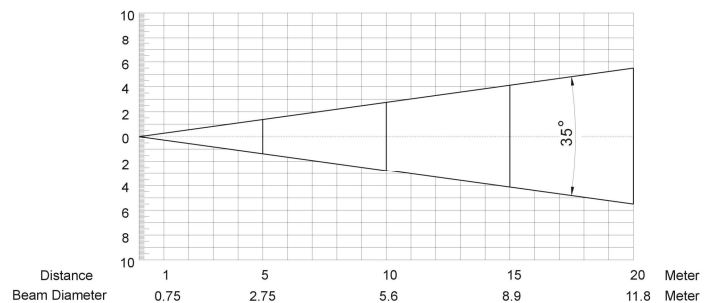

Electrical Specifications

LED Quantity: 252

Red: 108
Green: 72
Blue: 72

LED Diameter: 10 mm

Segments: 3

LED Lifetime: 60,000 to 100,000 hours

LED Angle: 35° (± 5°)

Power Consumption: 100 - 240V 50/60 Hz

Ballast: Electronic

Watts: 27
Amps: .36

R(108)	281	21	8.8	4	2.3	LUX
G(72)	323	35	14	6.3	3.1	LUX
B(72)	541	58	20	10	5	LUX
RGB(252)	1115	110	41	20	10	LUX