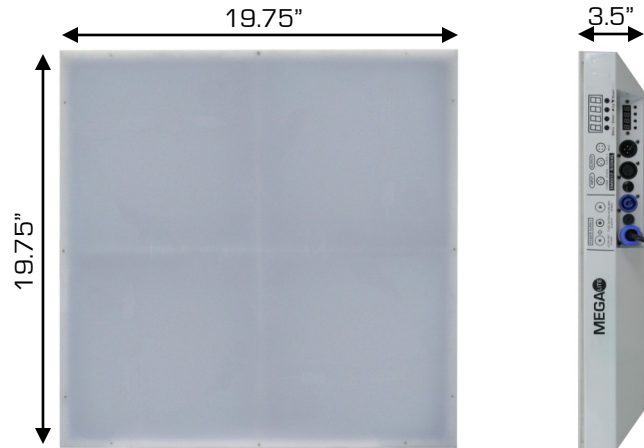

Part Numbers

Fixture

4095- N-E Color Wall Panel

Mechanical Specifications

DMX Connectors:	3-pin XLR connectors
Power Connection:	Neutrix Power-Con input & output
Thermal:	Maximum ambient temperature 40° C Maximum surface temperature 60° C
Display:	Digital display auto shut off for display
Fastening System:	5 Threaded mounting points. Cover is easily removed to be able to be wall mounted

Fixture	Packaged for Shipping
Size: 19.75"L x 19.75"W x 6"H	Size: 21.75"L x 21.75"W x 6"H
Weight: 15 lbs	Weight: 19lbs

Electrical Specifications

LED Quantity: 288

Red: 96
Green: 96
Blue: 96

LED Size: 5 mm